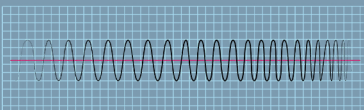

Mice can squeeze through a 0.6cm gap

Mice have teeth that grow at a rate of 0.03cm/day

Mice rely on smell, touch and hearing

Mice can hear ultrasound up to 90kHz and can also produce ultrasound for communication

Mice see best in dim light. Their eyesight is weak but their other senses are highly acute.

Mice have a vertical jump of up to 25.4cm

Mice can chew through anything softer than their teeth, including electrical wiring

Mice prefer to travel adjacent walls and along edges

Mice can scale rough vertical surfaces of up to 6.5 feet and walk along thin ropes and wires

Mice explore their territory daily, showing no sign of neophobia (fear or dislike of new objects)